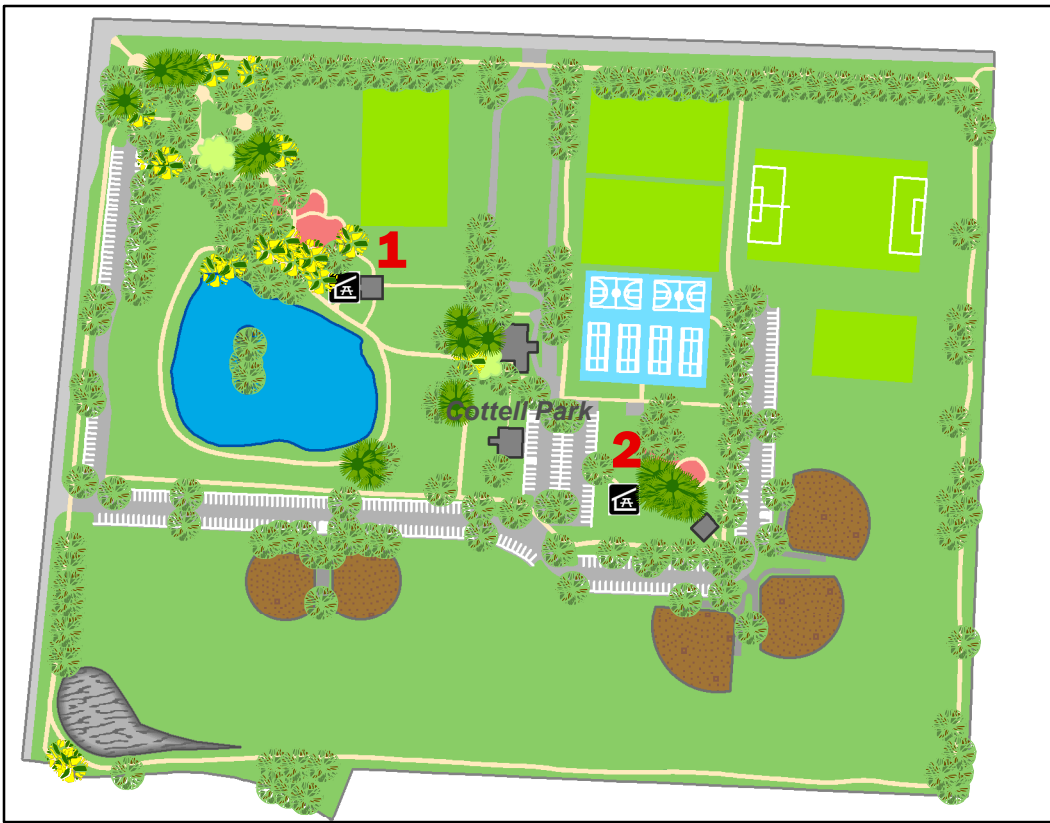

## Cottell Shelters 5847 Irwin Simpson Road

Facility	Shelter Type	Capacity	Tables	Electric	Water	Grills	Restroom	Parking	Playground
Shelter #1	First-Come First-Serve	70	7	Yes	Yes	Yes	Attached	In Park	Nearby
Shelter #2	First-Come First-Serve	50	5	No	No	Yes	Nearby	Nearby	Nearby