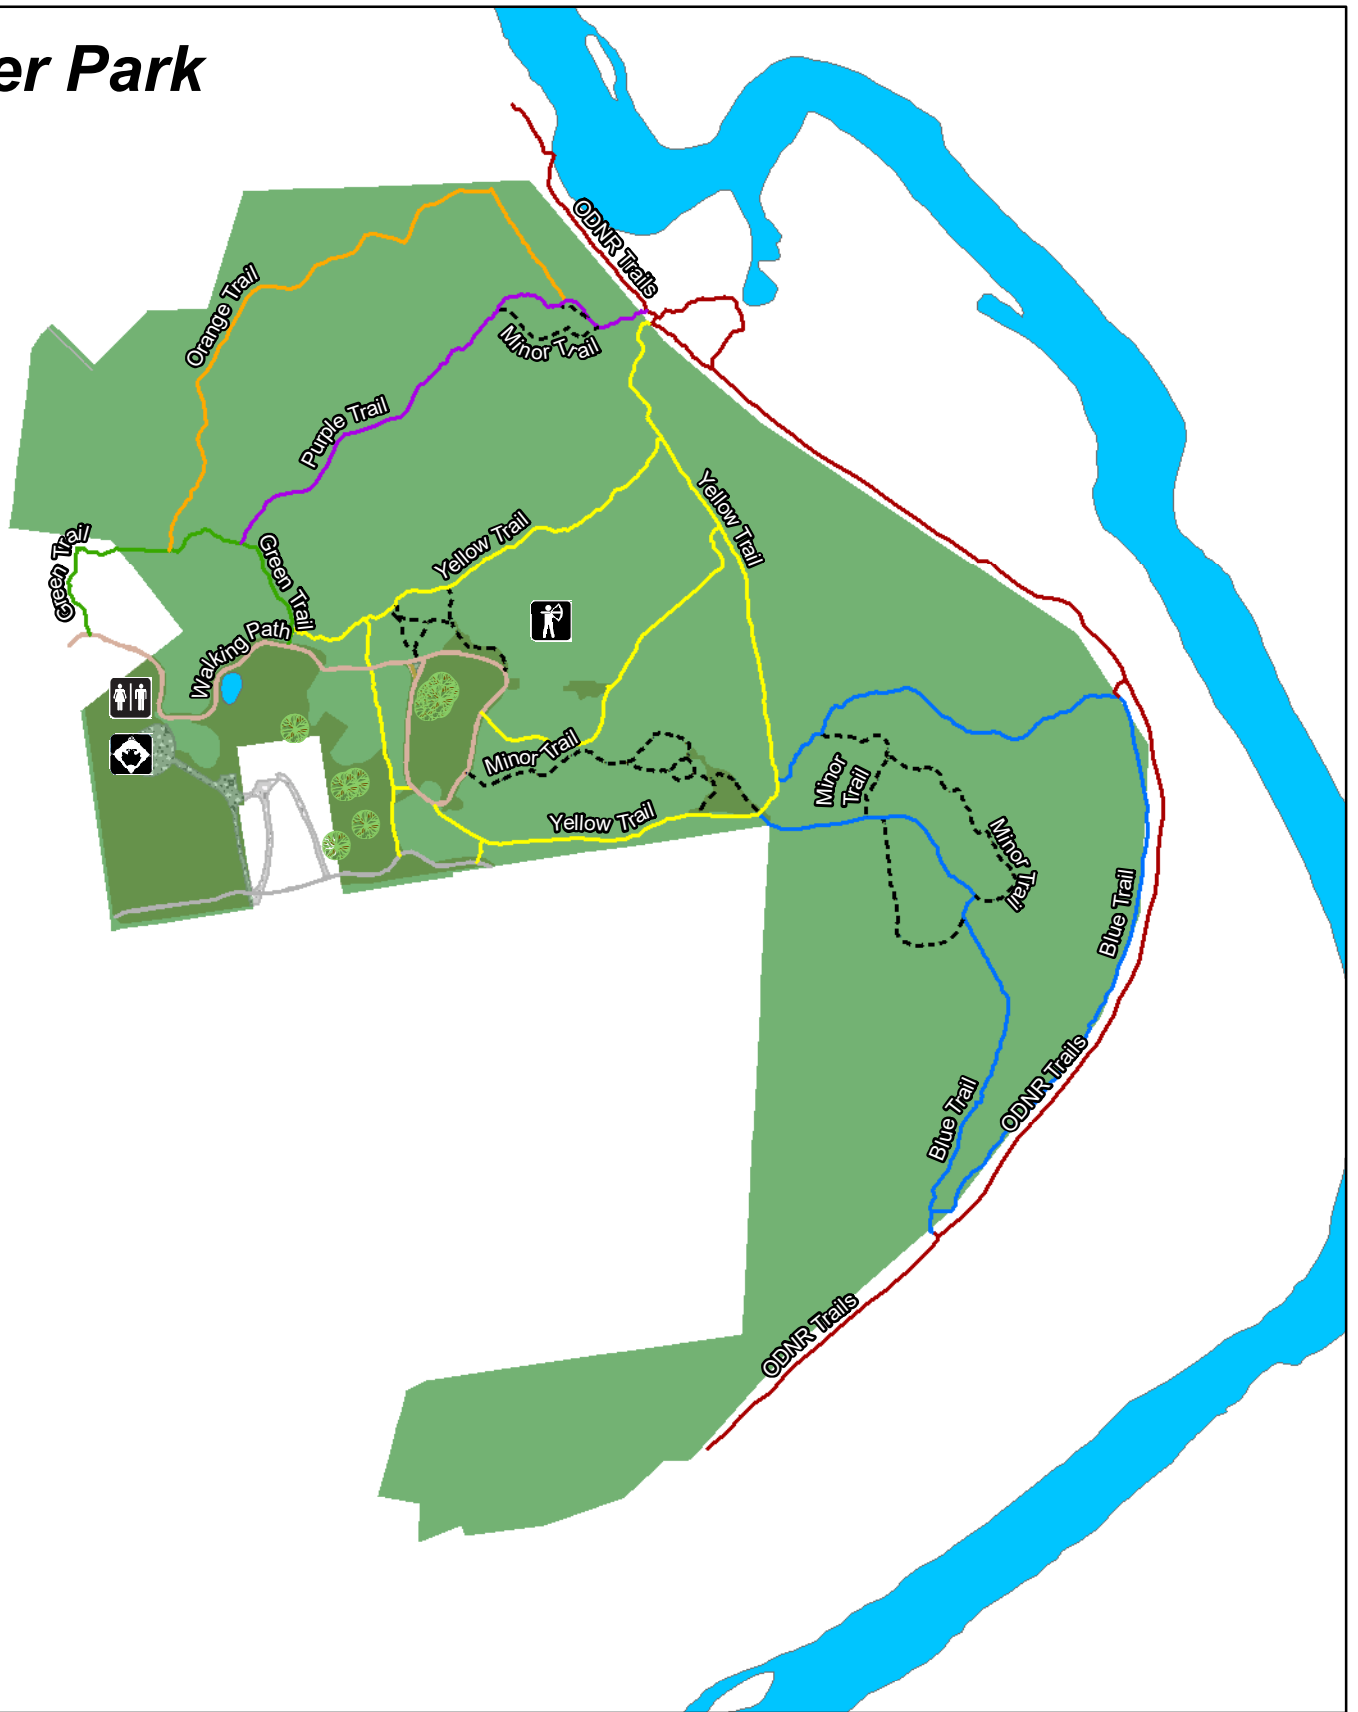

Carter Park

1 inch = 453 feet

0 475 950
Feet

Cottell Park

Shelter 1

Shelter 2

1 inch = 255 feet

0 260 520 Feet

Fleckenstein Park

Shelter 1

1 inch = 318 feet

0 330 660 Feet

A horizontal scale bar with three segments, labeled 0, 330, and 660 Feet.

Kingswood Park

Shelter 1

1 inch = 408 feet

0 425 850 Feet

Roberts Park

1 inch = 428 feet

0 450 900
Feet

Schappacher Park

Shelter 1

Shelter 2

1 inch = 174 feet

0 180 360 Feet

A horizontal scale bar with markings at 0, 180, and 360 feet.